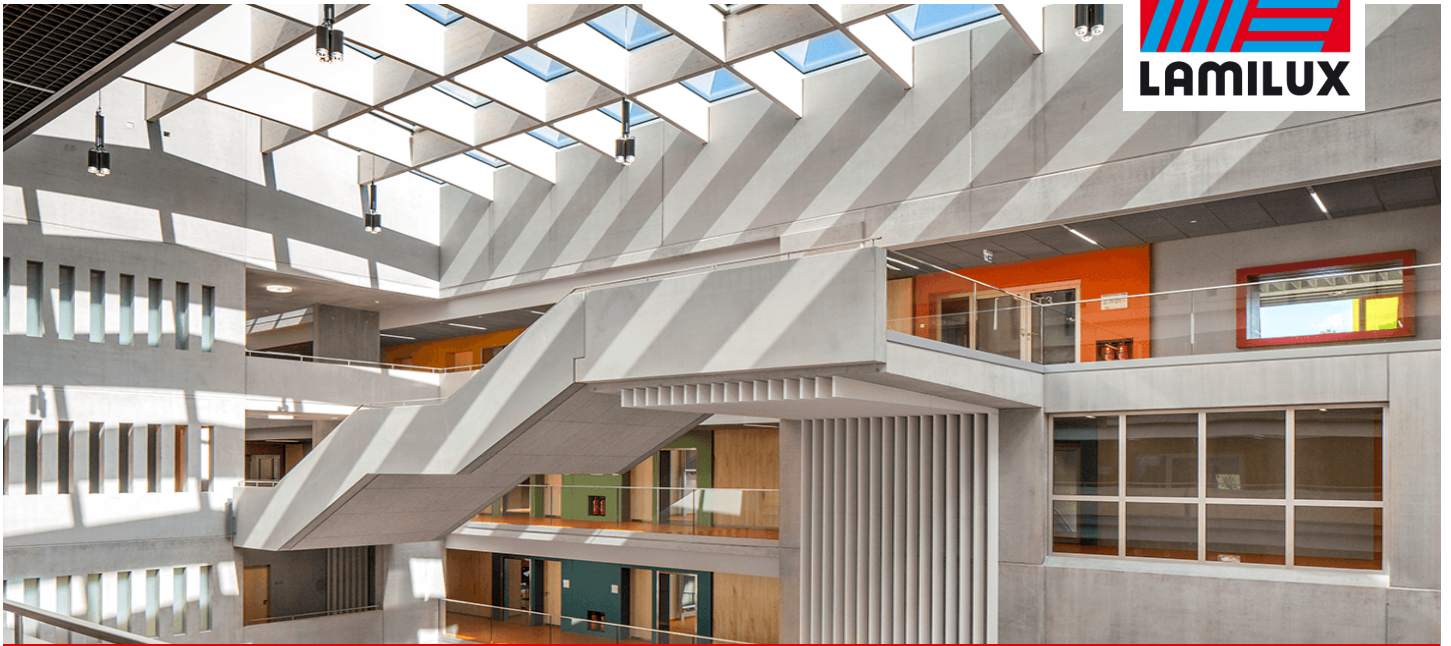

### Essential Information

Place / Country:	Willibald-Gluck Secondary School, Neumarkt i. d. OPf.
Year:	2014
Building Type:	School building and three-pitch sports field
Solutions:	2 x LAMILUX CI System Glass architecture PR60energysaveShallow pitched glass roof above the northern and southern break hall in the highest passive house efficiency class- pH A advanced component 12x LAMILUX CI System Smoke lift M In glass roof incorporated SHEV-flaps for heat and smoke ventilation

The Willibald-Gluck secondary school in Neumarkt i.d. Oberpfalz designed by the architectural office Berschneider + Berschneider combines an unprecedented cooperation between architecture and technic for „nearly zero energy buildings “.

The exposure with an extremely high amount of daylight was very important for the realization of the energy concept. The LAMILUX CI system PR60 glass constructions above the atriums create a special architectural highlight. The huge rooflights cause a maximal glass surface in order to benefit ideally from the daylight incidence. The glass roof of the northern break hall measures about 13 by 21 meters and consists of 54 glass panels. Six of these panels are equipped with SHEV-flaps and thus ensure an efficient ventilation in case of fire. The glass roof of the southern school hall measures about 13 by 20 meters und also consists of 54 glass panels. Similarly, six of these glass panels include SHEV-flaps. Furthermore, in both atrium roofs LAMILUX CI system SHEV-flaps were installed in order to guarantee daily ventilation of the building. Hence, the air can easily circulate through the classrooms into floors, halls and break rooms. The air can be extracted through one of the atrium roofs. Even after warm summer nights, the whole school can thus be cooled down and filled with fresh air over night. Photographie: Petra Kellner